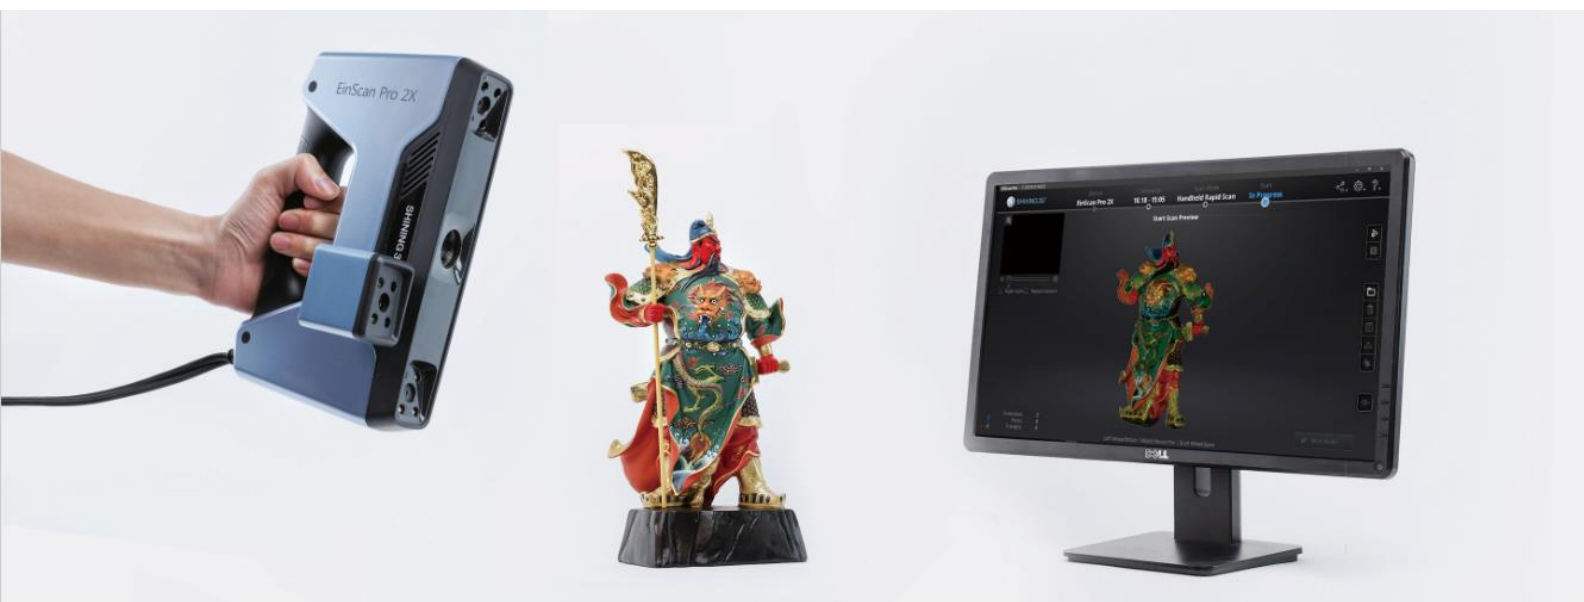

SHINING 3D®

EinScan Pro ColorPack

Capture high-accuracy and high-resolution color

Texture camera captures full-color texture for 3D model

SHINING 3D®

Color Pack

By attaching the Color Pack, the EinScan-Pro series can capture full-color texture.